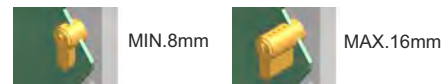

SPORGENZE PROTETTE / PROTRUSIONS COVERED