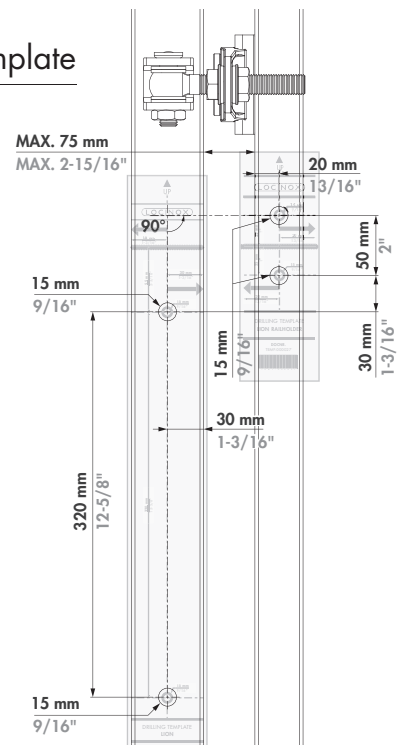

### ① Package content

1	Lion	12	DIN 7991 M6 x 12
2	Top cap	13	DIN 7991-M6x25
3	Bottom cap	14	Lion Rail cap
4	Lion Rail Cap Cover	15	Lion Railholder cap
5	Quick-Fix expander	16	Lion Railholder insert
6	DIN 7981-st. 3,9 x 19	17	Lion Railholder
7	DIN 7984 - M8x45	18	Lion Rail
8	DIN 912 - M4x10	19	Lion Railholder cover
9	DIN 912 - M6x12	20	Lion Arm
10	DIN 7984 - M6x12	21	Allen keys Hex 3, 4, 5 mm
11	Quick-Fix Splitter	22	Drilling templates

### ③ Drilling template

180°

### ③ Drilling template

90°

④ Assembling Rail holder

180°

④ Assembling Rail holder

⑤ Left or right mounting

⑥ Gate closer installation

⑥ Gate closer installation