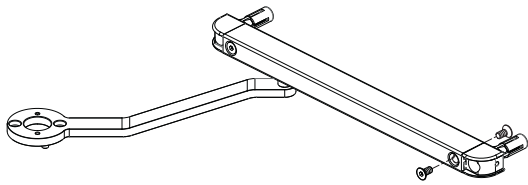

### ① Package content

1	Lion	12	DIN 7991 M6 x 12
2	Top cap	13	DIN 7991-M6x25
3	Bottom cap	14	Lion Rail cap
4	Lion Rail Cap Cover	15	Lion Railholder cap
5	Quick-Fix expander	16	Lion Railholder insert
6	DIN 7981-st. 3,9 x 19	17	Lion Railholder
7	DIN 7984 - M8x45	18	Lion Rail
8	DIN 912 - M4x10	19	Lion Railholder cover
9	DIN 912 - M6x12	20	Lion Arm
10	DIN 7984 - M6x12	21	Allen keys Hex 3, 4, 5 mm
11	Quick-Fix Splitter	22	Drilling templates

### ③ Drilling template

180°

### ② Mounting situation

### ③ Drilling template

90°

④ Assembling Rail holder

180°

④ Assembling Rail holder

⑤ Left or right mounting

⑥ Gate closer installation

⑥ Gate closer installation