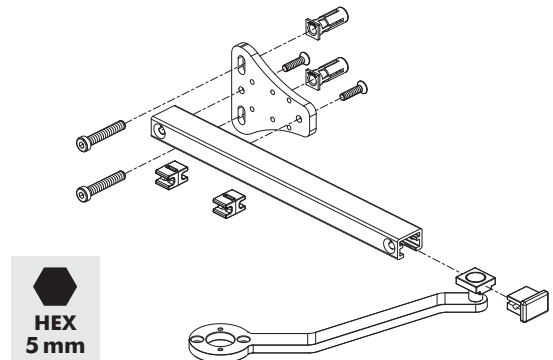

### ① Package content

1	Lion	12	DIN 7991 M6 x 12
2	Top cap	13	DIN 7991-M6x25
3	Bottom cap	14	Lion Rail cap
4	Lion Rail Cap Cover	15	Lion Railholder cap
5	Quick-Fix expander	16	Lion Railholder insert
6	DIN 7981-st. 3,9 x 19	17	Lion Railholder
7	DIN 7984 - M8x45	18	Lion Rail
8	DIN 912 - M4x10	19	Lion Railholder cover
9	DIN 912 - M6x12	20	Lion Arm
10	DIN 7984 - M6x12	21	Allen keys Hex 3, 4, 5 mm
11	Quick-Fix Splitter	22	Drilling templates

### ② Mounting situation

### ③ Drilling template

90°

④ Assembling Rail holder

180°

④ Assembling Rail holder

⑤ Left or right mounting

⑥ Gate closer installation

⑥ Gate closer installation