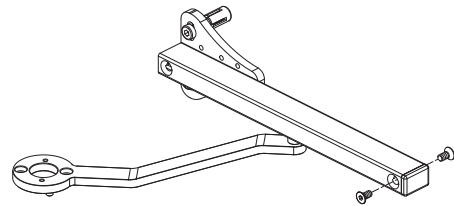

### ① Package content

1	Lion	12	DIN 7991 M6 x 12
2	Top cap	13	DIN 7991-M6x25
3	Bottom cap	14	Lion Rail cap
4	Lion Rail Cap Cover	15	Lion Railholder cap
5	Quick-Fix expander	16	Lion Railholder insert
6	DIN 7981-st. 3,9 x 19	17	Lion Railholder
7	DIN 7984 - M8x45	18	Lion Rail
8	DIN 912 - M4x10	19	Lion Railholder cover
9	DIN 912 - M6x12	20	Lion Arm
10	DIN 7984 - M6x12	21	Allen keys Hex 3, 4, 5 mm
11	Quick-Fix Splitter	22	Drilling templates

### ② Mounting situation

### ③ Drilling template

90°

④ Assembling Rail holder

180°

④ Assembling Rail holder

⑤ Left or right mounting

⑥ Gate closer installation

⑥ Gate closer installation