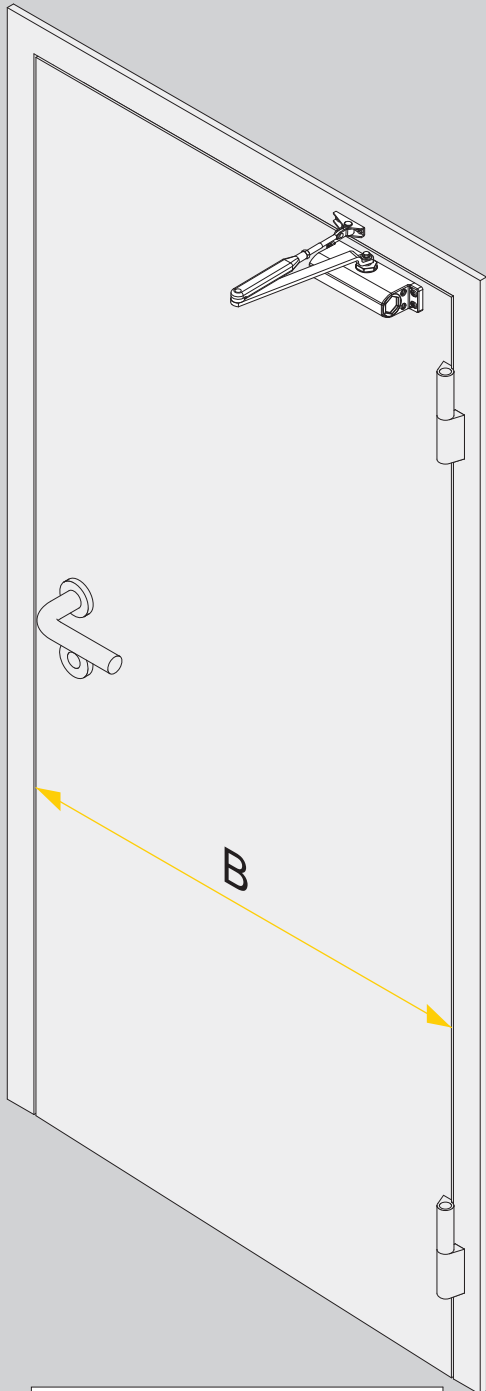

Installation Instructions

D001396788

5.9.2022

	B	
Size 2	≤	870mm
Size 3	≤	950mm
Size 4	≤	1100mm