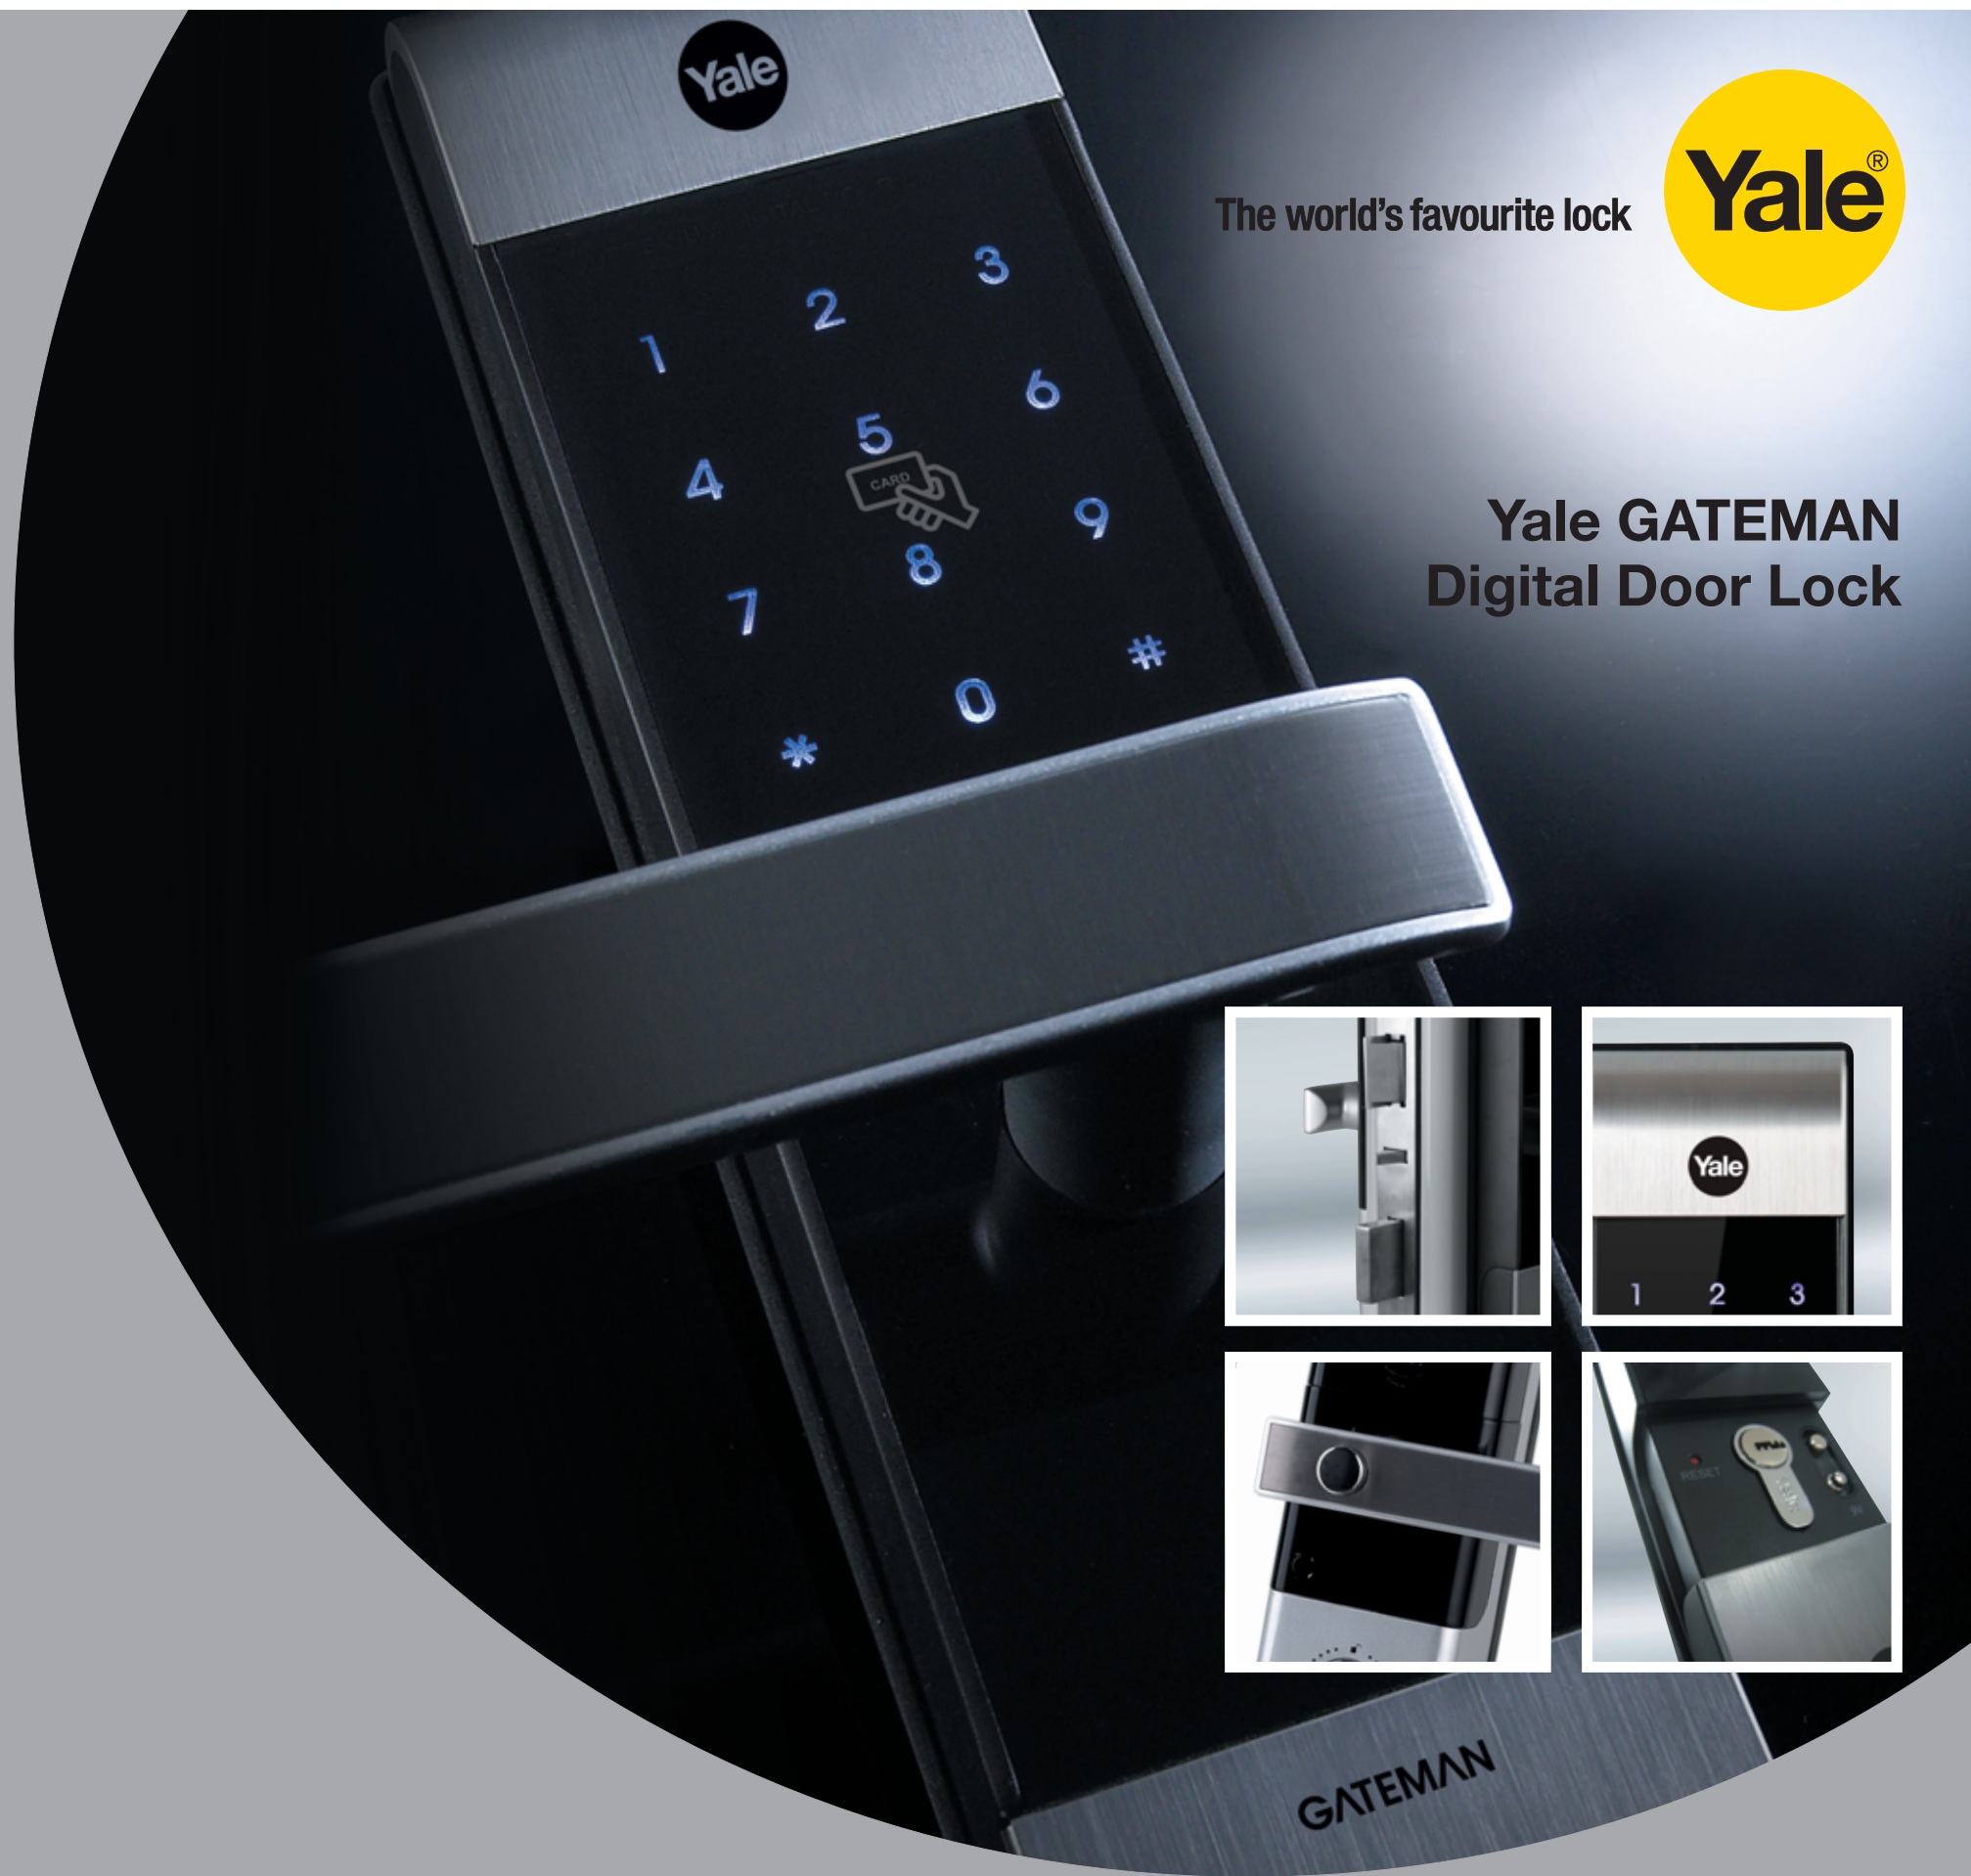

The world's favourite lock

THE YALE BRAND, with its unparalleled global reach and range of products, reassures more people in more countries than any other consumer locking solution.

THE ASSA ABLOY GROUP, is the global leader in door opening solutions, dedicated to satisfying end-user needs for security, safety and convenience.

# Yale GATEMAN Digital Door Lock

## Unlock your life with the latest technology

The Yale Digital Door Lock Collection -  
Smarter Solutions for your home.

YDM3109

**GATEMAN**  
Digital door locks

- Digital Mortise Lock
- Proximity card key & Keypad
- Silver

## YDM3109

Premium Proximity card Digital Door Lock  
with anti-panic

Reliable

Convenient

Safe